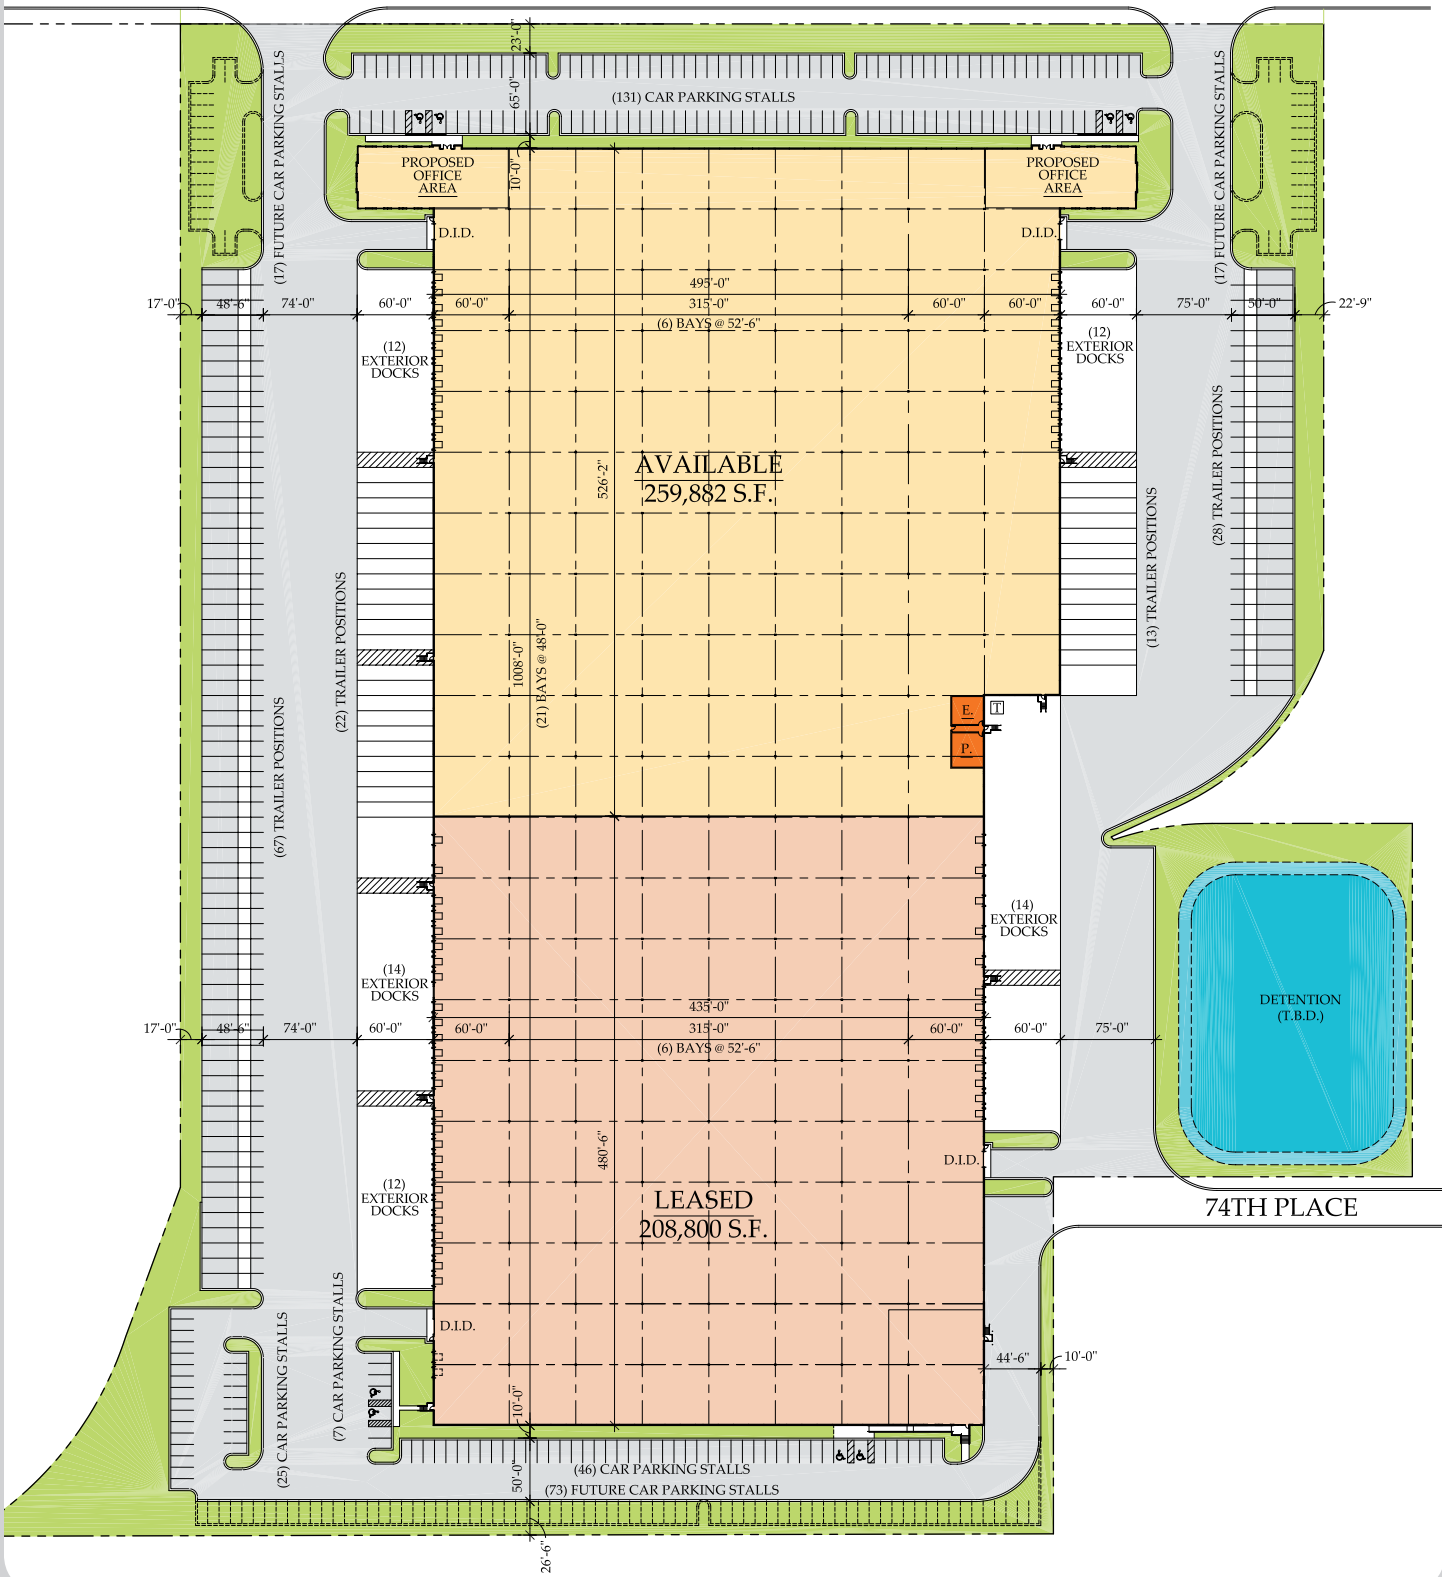

73RD STREET

Click on image above to view additional configuration scenarios